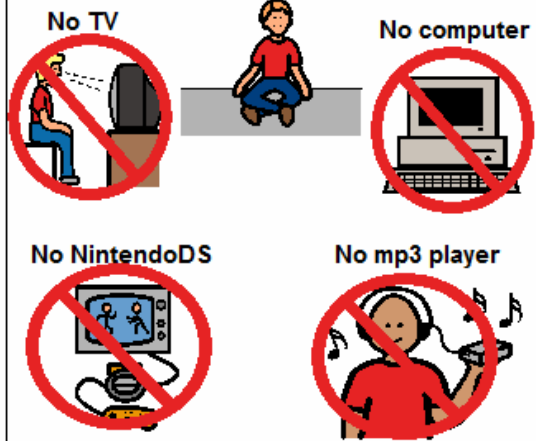

Then you are grounded